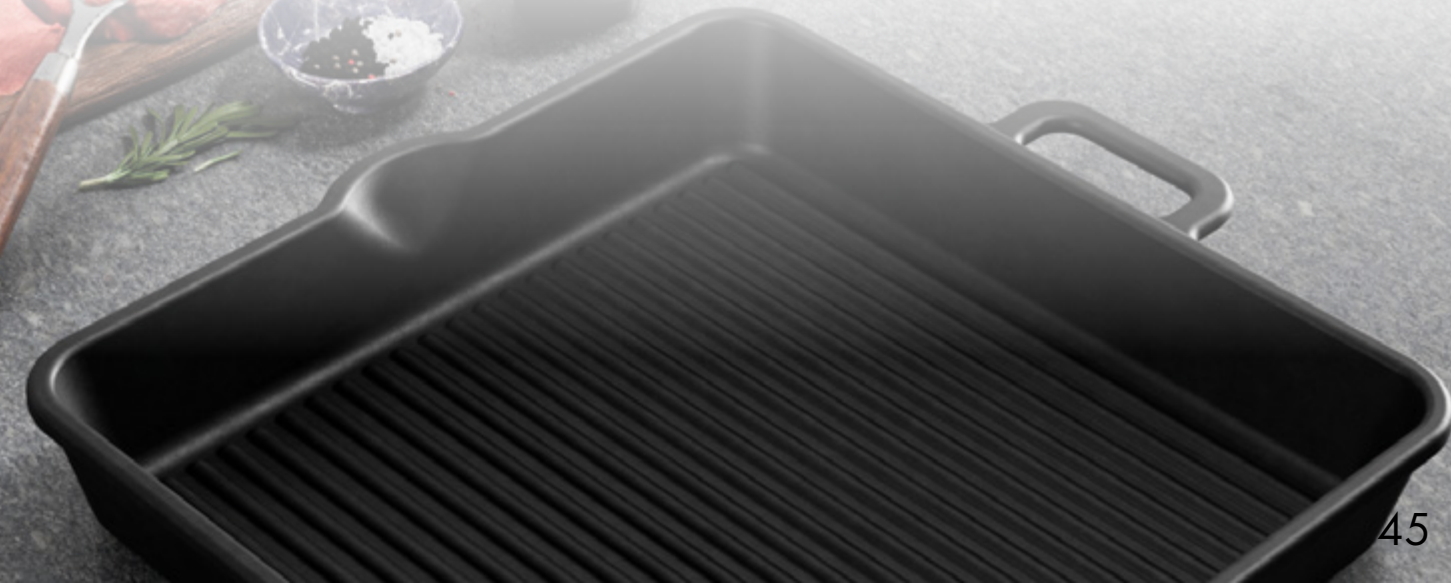

24 x 24 cm

Demir Döküm Izgara Tavalar / Cast Iron Grill Pans

Demir Döküm Izgara Tava 24x24 cm

Cast Iron Grill Pan 24x24 cm

Ebat / Size	Ağırlık / Weight	Kapasite / Capacity	Porsiyon / Portion
w: 24 cm l: 40 cm h: 3,5 cm	2,4 kg.	1,6 lt.	4

Mat Siyah / Matte Black

8680131813858